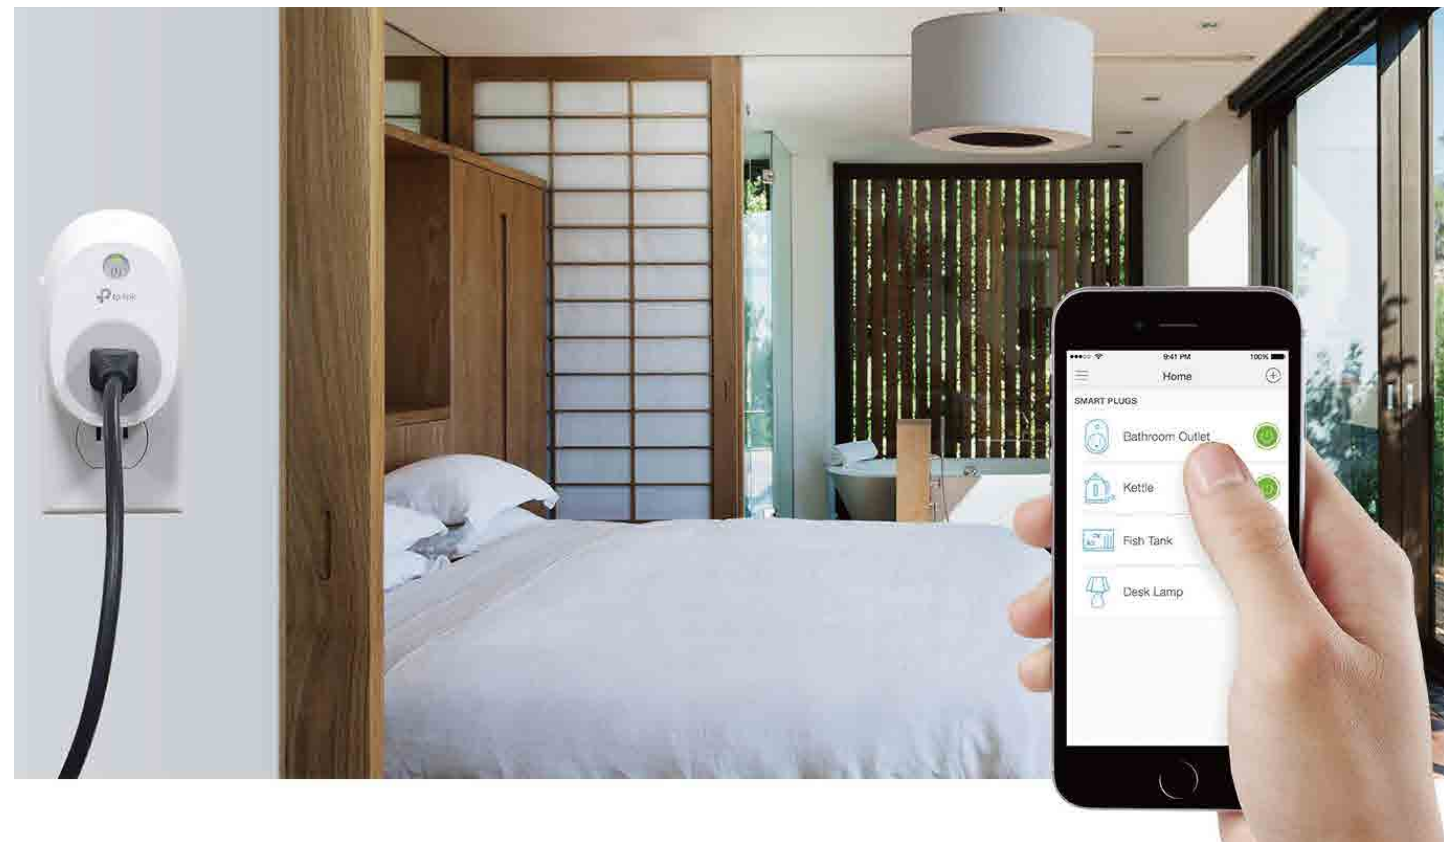

# Smart Wi-Fi Plug 2-Pack

HS100

-  Smart Home
-  Remote Access
-  Scheduling
-  Away Mode
-  Kasa for Mobile

## Easily Manage Your Home Electronics Anytime, Anywhere

The Smart Plugs are easy to set up, and make it easier to manage your home electronics anywhere in the world with a tap of your smartphone. You can also schedule the Smart Plugs to automatically power electronics on and off as needed.